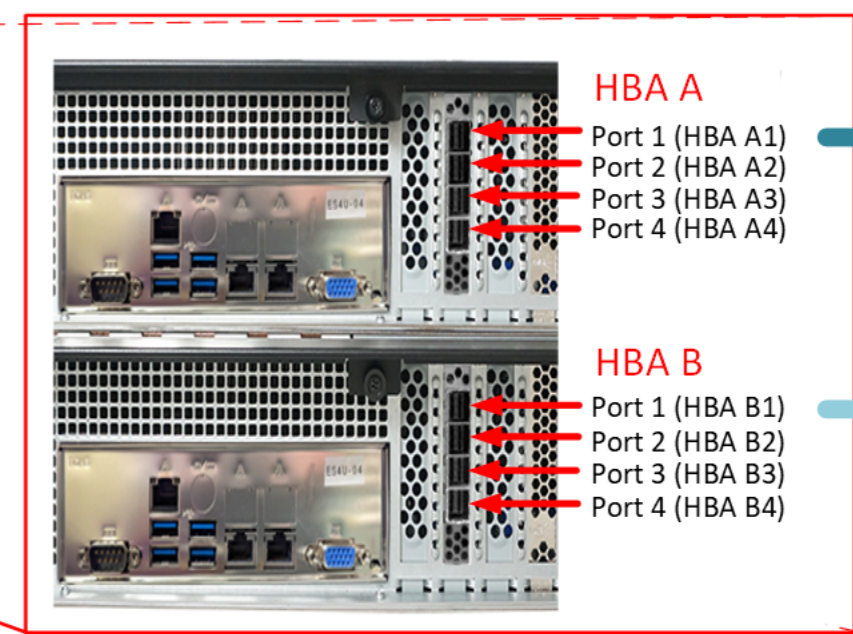

Spectra Cube and BlackPearl System Cabling Diagram

Back Side of the BlackPearl

Detail View: BlackPearl HBA Ports

Detail View: Drive Ports

Spectra Logic Library