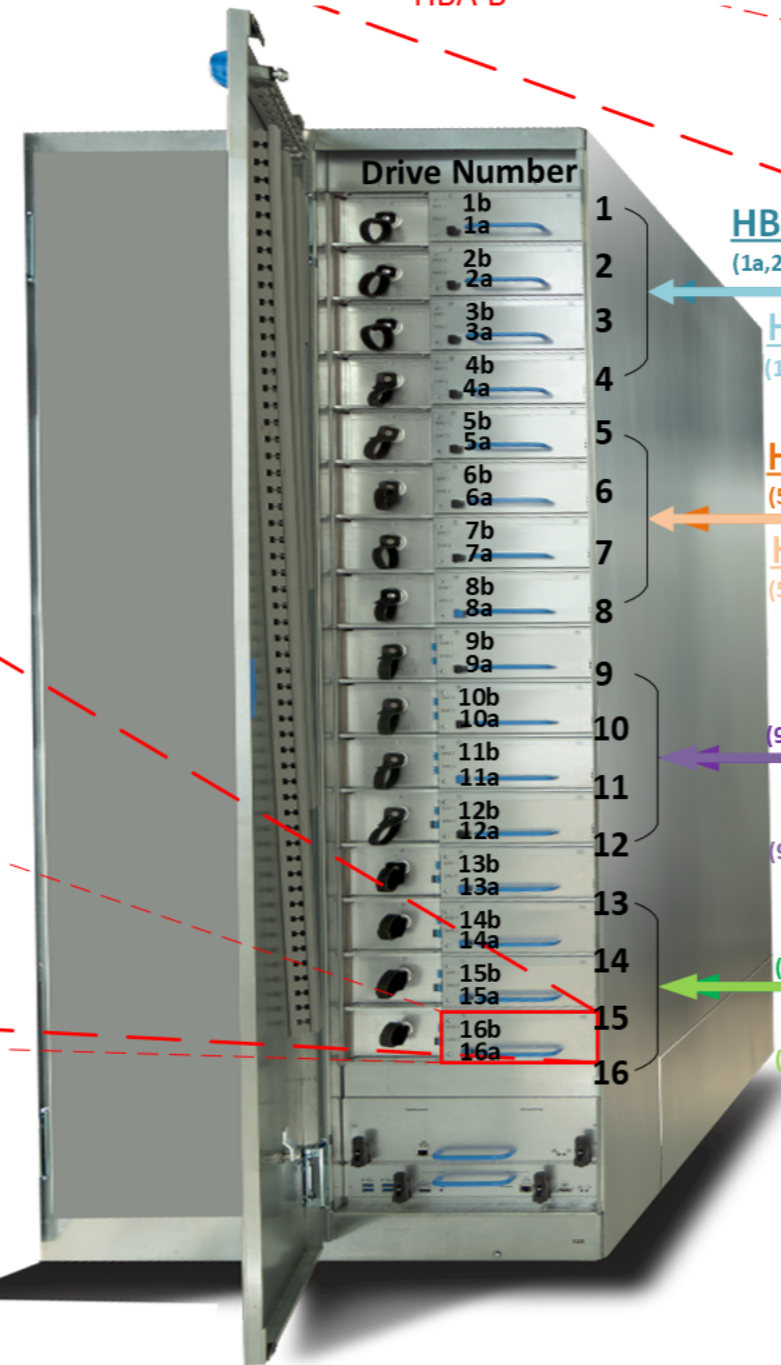

Spectra Cube and BlackPearl System Cabling Diagram

Back Side of the BlackPearl

Detail View: BlackPearl HBA Ports

Detail View: Drive Ports

Spectra Logic Library